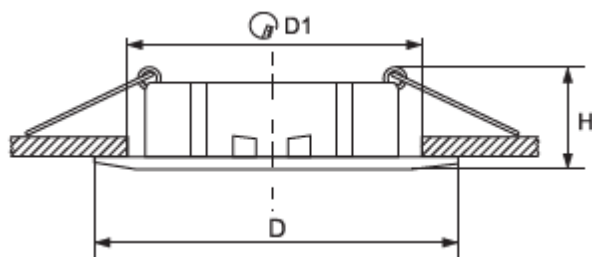

TECHNICAL SPECIFICATION

Alloy Spotlights SA-710 / SA-910

Technical data

- Operating voltage: 12V
- Lamp power: max.50W
- Material: Aluminum alloy
- Installation: Indoor recessed mounting
- Lampholder (commercial kit): GU5.3 silicone cable 0,75 mm² and a length of 100mm
- Light source (optional): Recommended MR-16 lamp, socket GU5.3, Voltage - 12V, diameter - 50mm
- Body color: white, chrome, satin nickel, gold, antique brass
- Model options: fixed (SA-710) / moveable (SA-910)
- Dust and humidity protection level: IP20
- Protection against electric shock: III
- Protection against ignition and fire: Class F

Variants and dimension

- Fixed spotlight – SA-710

Model	Size (mm)			Colour body	Catalogue number	Packing (pcs)
	Diameter	Height	Diameter 1			
SA-710	78	30	60	white	9271/W	100
SA-710	78	30	60	chrome	9271/CH	100
SA-710	78	30	60	satin nickel	9271/SN	100
SA-710	78	30	60	gold	9271/G	100
SA-710	78	30	60	antique brass	9271/AB	100

- Moveable spotlights – SA-910

Model	Size (mm)			Colour body	Catalogue number	Packing (pcs)
	Diameter	Height	Diameter 1			
SA-910	83	30	73	white	9291/W	100
SA-910	83	30	73	chrome	9291/CH	100
SA-910	83	30	73	satin nickel	9291/SN	100
SA-910	83	30	73	gold	9291/G	100
SA-910	83	30	73	antique brass	9291/AB	100